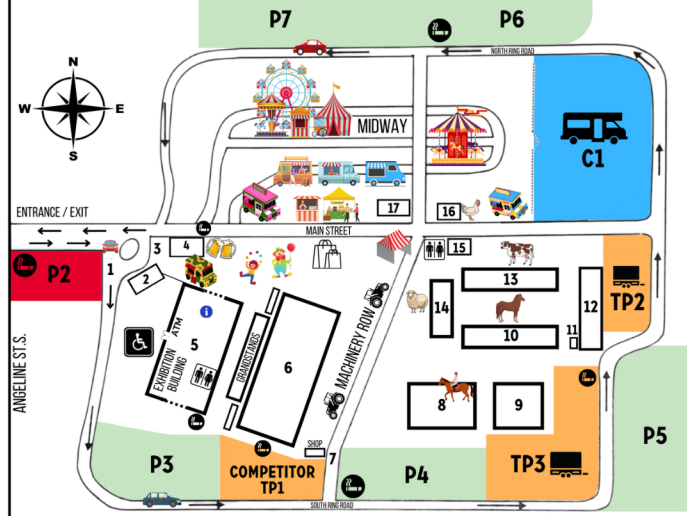

7:00pm Richard Henderson Band

GRANDSTAND

2:00pm, 4:30pm Canine Circus

Presented by:

Tribute 40^{YEARS}
communities
mytribute.ca

7:30pm Truck Pull

Presented by:

- | | | | |
|--|----------------------------|--|------------------|
| | Public Parking | 1. Main Entrance | 8. Ring A |
| | Competitor Parking | 2. LEX Office | 9. Ring B |
| | Livestock Trailer Parking | 3. Walk-in Gate / Vehicle Drop-off | 10. Horse Barn |
| | Vendor / Volunteer Parking | 4. Lion's Club Beer Garden | 11. Barn Office |
| | Camper Parking | 5. Commonwell Mutual Exhibition Building | 12. East Ring |
| | Accessible Parking | 6. Grandstands | 13. Cattle Barn |
| | Accessible Washrooms | 7. Walk-In Gate #2 | 14. Ag Pavilion |
| | Designated Smoking Area | | 15. Washrooms |
| | | | 16. Poultry Barn |
| | | | 17. Family Stage |